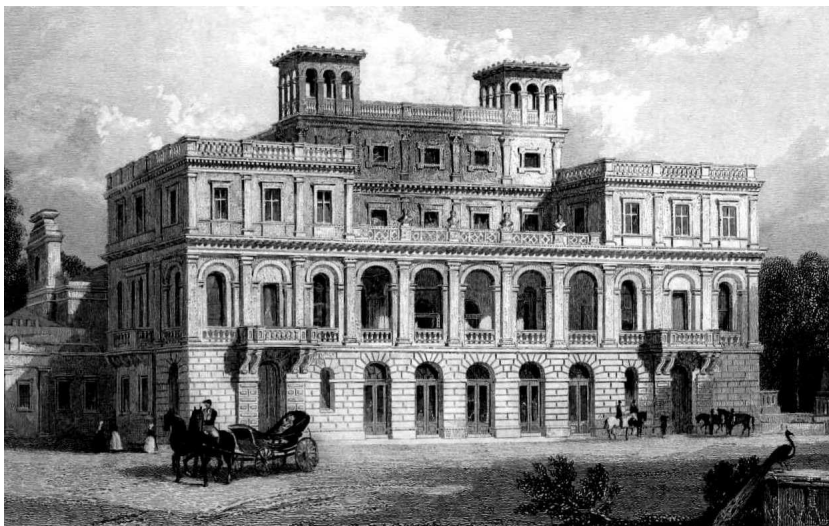

THE
ALBURY HISTORY SOCIETY

alburyhistory.org.uk

AGM *plus*

Deepdene: A Landscape Rediscovered

*An illustrated
talk by Alex
Bagnall on
its history
and restoration*

TUES 17th March
ALBURY HALL 8.00PM